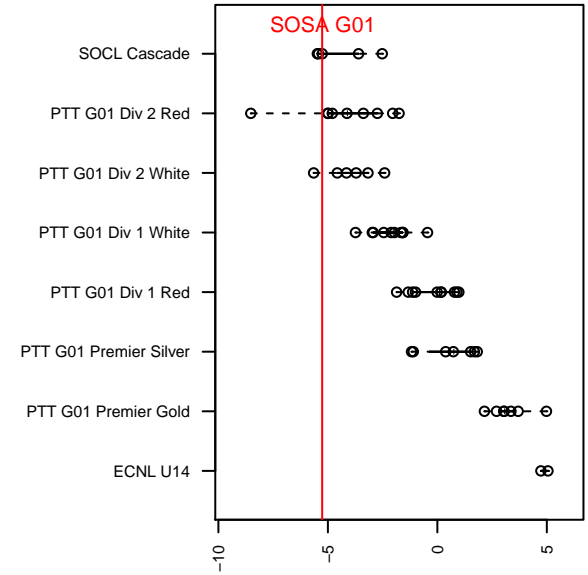

SOSA G01

Souther Oregon Soccer Academy
, OR
G01 total strength=596
attack=0.32 defense=0.75
fall league = SOCL Cascade

alt names used:

Venues played:
2015 Mt Hood Challenge U14
2015 SOCL Cascade

**attack and defense variance (black dot)
relative to other teams
and top 10 in region**

**attack and defense rating
relative to others at age
and all opponents in last 13 months**

Performance relative to 13 month average

Performance relative to 13 month average

date	home		away		venue	pred.home	pred.away
2015-10-18	Rogue Valley Timbers White G01	0	SOSA G01	0	2015 SOCL Cascade	1.84	0.24
2015-10-17	SOSA G01	0	Rogue Valley Timbers White G02	2	2015 SOCL Cascade	0.54	1.72
2015-10-11	Rogue Valley Timbers White G01	3	SOSA G01	0	2015 SOCL Cascade	1.84	0.24
2015-10-10	Table Rock Wildcats G02	1	SOSA G01	2	2015 SOCL Cascade	0.63	0.56
2015-10-04	SOSA G01	1	Umqua United Kaos G01	0	2015 SOCL Cascade	0.85	0.80
2015-10-03	Rogue Valley Timbers White G02	1	SOSA G01	0	2015 SOCL Cascade	1.72	0.54
2015-09-27	SOSA G01	1	Grants Pass YSC Blazers G02	1	2015 SOCL Cascade	0.75	1.14
2015-09-20	SOSA G01	2	Basin Utd Rage G01	3	2015 SOCL Cascade	0.79	2.60
2015-09-13	SOSA G01	1	Rogue Valley Timbers White G01	1	2015 SOCL Cascade	0.24	1.84
2015-09-12	Umqua United Kaos G01	2	SOSA G01	0	2015 SOCL Cascade	0.80	0.85
2015-08-16	PSC Stars G01	2	SOSA G01	0	2015 Mt Hood Challenge U14	0.84	1.20
2015-08-15	Crossfire OR CUSC Black Eruption G01	0	SOSA G01	1	2015 Mt Hood Challenge U14	0.87	0.55
2015-08-15	Albany FC The Fury G01	1	SOSA G01	0	2015 Mt Hood Challenge U14	0.77	0.24
2015-08-14	SOSA G01	0	Molalla Orange Crush G01	3	2015 Mt Hood Challenge U14	0.42	2.60